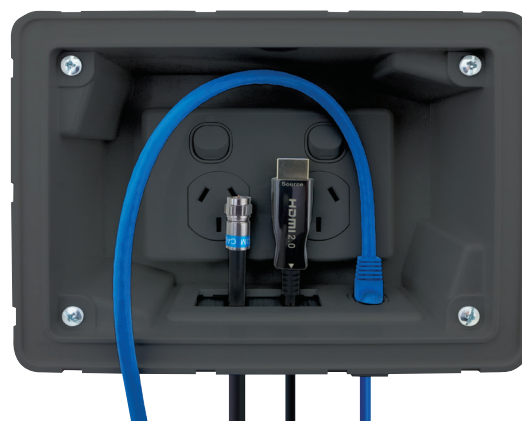

Recessed Wall Point with Built in Cable Management System (Black)

04MM-RP03

The 04MM-RP03 is a recessed wall point with an integrated brush plate and single gang outlet for cable management and fit-off. Black in colour, the RP03 is perfect for blending into your theatre rooms and any other location where blackout is required. Matchmaster's recessed wall point is simple to use with its cut-out template provided and the smart folding wall clips to lock the unit in place quickly. The RP02 is perfect for housing outlet plates such as power, TV, AV, data points and all general purpose outlets. In addition, it is ideal for use behind kitchen appliances, A/V cabinets, flat-screen TVs, bedroom furniture, and any appliance placed flush against the wall.

Australian Design Registration Numbers: 201815617, 201815619, 201815620 and 201815621

Features and Benefits

- » Suitable for residential and commercial buildings with paintable faceplate
- » Compatible with all major wallout let brands
- » Designed for 70mm and 90mm wall cavities
- » Quick and easy installation template included
- » Simple twist clamp design for easy installation
- » High quality heat resistant plastic
- » Cutout size: 168x120mm (Use the manual inside the box as a template)

Power point, HDMI lead, flylead, RJ45 mech, data cables not included.

Clamp Design for Easy Installation

Compatible with All Major Wall Outlets

6.3mm Low Profile Faceplate

Brush Plate and Gang Outlet for Easy Cable Management