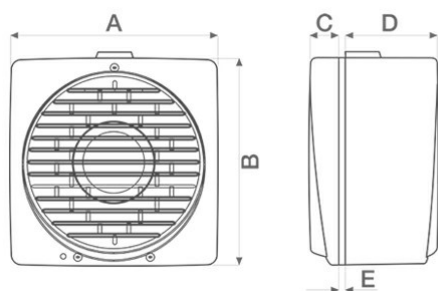

EAC

G-Mark

TECHNICAL AND PERFORMANCE DATA

Absorbed Current max (A)	0,11	Voltage (V)	220-240
Absorbed Power max (W)	25	Weight (Kg)	2,07
Frequency (Hz)	50/60	Delivery max - Extract (l/s)	65,3
Inlet	Automatico	Delivery max - Extract (m3/h)	235
Insulation Class	II°	Delivery max - Intake (l/s)	41,7
IP	X4	Delivery max - Intake (m3/h)	150
Max absorbed Power at 60Hz (W)	25	Delivery max (m³/h)	235
Max ambient temperature for continuous operation (°C)	50	RPM	1340
Max ambient temperature for continuous operation 60Hz (°C)	50	Rpm - Exhaust	1340
Ø Discharge Hole (mm)	150	Rpm - Supply	2040
		Sound Pressure level Lp [dB (A)] 3m	37,5

DIMENSIONS

Ø glass hole	185/190
Ø wall hole	185/190
Size A (mm)	215
Size B (mm)	218
Size C (mm)	31
Size D (mm)	97,5
Size E (mm)	2/38

PER INFORMAZIONI:

Servizio al Cliente: tel +39 02 90699395 premendo 1 dopo messaggio registrato (consulenza su prodotti e impianti)

Pre & Post Vendita: fax +39 02 90699302

Email prevendita: prevendita@vortice-italy.com

Technical Data Sheet

CODE 12612

VORTICE 150/6" AR

Wall/window axial fans

DESCRIPTION

- Model designed for window/wall mounted installation.
- Reversibility function (intake or extraction).
- Automatic shutter: prevents the entry of cold air and bad smells when the appliance is switched off.
- Material: UV resistant ABS plastic (prevents ageing caused by exposure to sunlight).
- Nominal diameter 150 mm.
- Motor protected against thermal overload, with shaft turning in self-lubricating bushings, coupled to screw type thermoplastic impeller