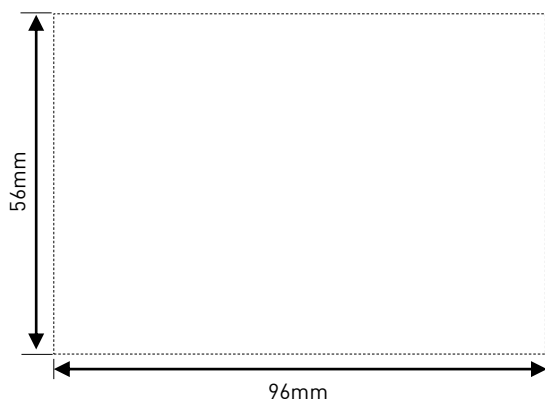

ARTEOR™ with NETATMO

Smart Switch Horizontal – 2 Gang

CAT NO. **AWNHSW2WE, AWNHSW2MGN, AWNHSW2ALU, AWNHSW2CHP**

- Smart light switch to expand an Arteor with Netatmo installation. (requires installation of Starter kit or Basic kit)
- 3 ways to control for better user convenience: standard press on the switch, via smart devices or voice control.
- Compatibility with all 3 voice assistants: Apple SIRI, Google Home and Amazon Alexa.
- Energy consumption display to keep track of energy consumption.
- Push notifications to stay informed of home status.
- Arteor range: elegant design and stylish 17 coverplates finishes available.
- Supplied complete with support frames, coverplates, paint covers, and load stabilising capacitor.
- Easy to install.
- User-friendly app.

Single product		
Cat No.	Barcode	Dimensions
AWNHSW2WE	9321001488743	160 X 130 X 90mm
AWNHSW2MGN	9321001488897	
AWNHSW2ALU	9321001489047	
AWNHSW2CHP	9321001489191	

Outer box (QTY 10)		
Cat No.	Barcode	Dimensions
AWNHSW2WE	9321001489344	368 X 185 X 391mm
AWNHSW2MGN	9321001489498	
AWNHSW2ALU	9321001489641	
AWNHSW2CHP	9321001489795	

Glass and tile cut-out dimensions:

Legrand - Australia
1300 369 777
www.legrand.com.au
ABN 31 000 102 661

Legrand – New Zealand
0800 476 009
www.legrand.co.nz

Refer to your group buying office, Legrand Sales Representative or Legrand Sales Office for pricing.

Please note: specifications are subject to change without prior notice.