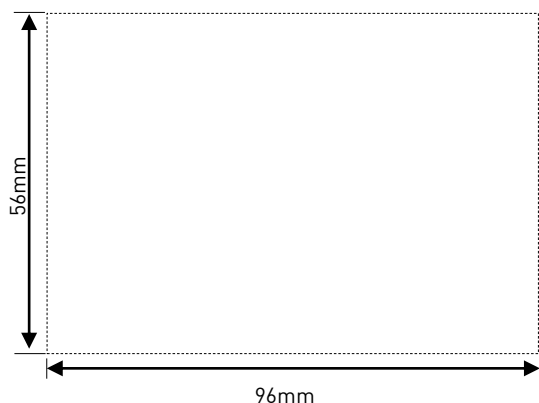

ARTEOR™ with NETATMO

Smart Switch Horizontal - 3 Gang

CAT NO. . **AWNHSW3WE, AWNHSW3MGN, AWNHSW3ALU, AWNHSW3CHP**

- Smart light switch to expand an Arteor with Netatmo installation. (requires installation of Starter kit or Basic kit)
- 3 ways to control for better user convenience: standard press on the switch, via smart device or voice control.
- Compatibility with all 3 voice assistants: Apple SIRI, Google Home and Amazon Alexa.
- Energy consumption display to keep track of energy consumption.
- Push notifications to stay informed of home status.
- Arteor range: elegant design and stylish 17 coverplates finishes available.
- Supplied complete with support frame, coverplate, paint cover and load stabilising capacitor.
- Easy to install.
- User-friendly app.

Single product		
Cat No.	Barcode	Dimensions
AWNHSW3WE	9321001488767	160 X 130 X 90mm
AWNHSW3MGN	9321001488910	
AWNHSW3ALU	9321001489061	
AWNHSW3CHP	9321001489214	

Outer box (QTY 10)		
Cat No.	Barcode	Dimensions
AWNHSW3WE	9321001489368	368 X 185 X 391mm
AWNHSW3MGN	9321001489511	
AWNHSW3ALU	9321001489665	
AWNHSW3CHP	9321001489818	

Glass and tile cut-out dimensions:

Legrand - Australia
1300 369 777
www.legrand.com.au
ABN 31 000 102 661

Legrand - New Zealand
0800 476 009
www.legrand.co.nz

Refer to your group buying office, Legrand Sales Representative or Legrand Sales Office for pricing.

Please note: specifications are subject to change without prior notice.