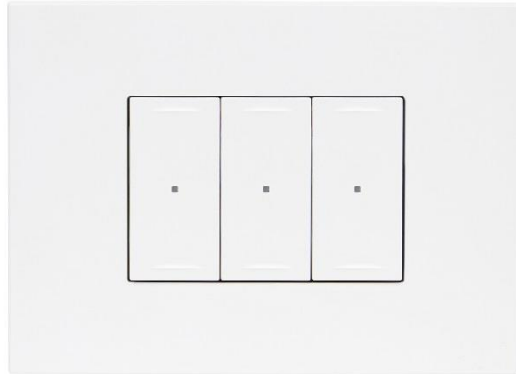

Data Sheet

ARTEOR™ with NETATMO

Smart Switch Horizontal - 3 Gang

CAT NO. **AWNHSW3WE, AWNHSW3MGN, AWNHSW3ALU, AWNHSW3CHP**

Cat No.	AWNHSW3WE	AWNHSW3MGN	AWNHSW3ALU	AWNHSW3CHP
Colour	White (WE)	Magnesium (MGN)	Aluminium (ALU)	Champagne (CHP)
Description	Smart Switch Horizontal 3 Gang, 3 Module, 3 Wire			
Nominal Input Voltage	240V a.c.			
Min. Load	5W			
Max. Load	300W			
No. of Gang	3 Gang			
No. of Module	2 Module			
Wired/Wireless	Wired			
IP Rating	IP2X			
Mounting Centre	84mm			
Product dimensions (W X H X D)	127 X 92 X 42mm			
Wireless connectivity	Zigbee 2.4Ghz to 2.4835Ghz			
Compliance	AS/NZS 60669.2.1, AS/NZS 4268, ETSI EN 300 328			

ARTEOR™ with NETATMO

Smart Switch Horizontal - 3 Gang

CAT NO. . **AWNHSW3WE, AWNHSW3MGN, AWNHSW3ALU, AWNHSW3CHP**

- Smart light switch to expand an Arteor with Netatmo installation. (requires installation of Starter kit or Basic kit)
- 3 ways to control for better user convenience: standard press on the switch, via smart device or voice control.
- Compatibility with all 3 voice assistants: Apple SIRI, Google Home and Amazon Alexa.
- Energy consumption display to keep track of energy consumption.
- Push notifications to stay informed of home status.
- Arteor range: elegant design and stylish 17 coverplates finishes available.
- Supplied complete with support frame, coverplate, paint cover and load stabilising capacitor.
- Easy to install.
- User-friendly app.

Single product		
Cat No.	Barcode	Dimensions
AWNHSW3WE	9321001488767	160 X 130 X 90mm
AWNHSW3MGN	9321001488910	
AWNHSW3ALU	9321001489061	
AWNHSW3CHP	9321001489214	

Outer box (QTY 10)		
Cat No.	Barcode	Dimensions
AWNHSW3WE	9321001489368	368 X 185 X 391mm
AWNHSW3MGN	9321001489511	
AWNHSW3ALU	9321001489665	
AWNHSW3CHP	9321001489818	