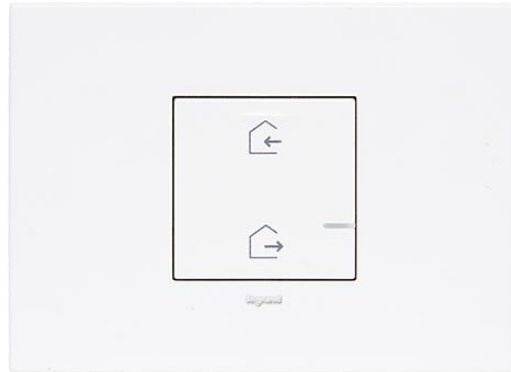

Data Sheet

ARTEOR™ with NETATMO

Wireless Master Switch Horizontal -1 Gang

CAT NO. **AWNWMSWE, AWNWMSMGN, AWNWMSALU, AWNWMSCHP**

Cat No.	AWNWMSWE	AWNWMSMGN	AWNWMSALU	AWNWMSCHP
Colour	White (WE)	Magnesium (MGN)	Aluminium (ALU)	Champagne (CHP)
Description	Wireless Master Switch Horizontal 1 Gang, 2 Module			
Battery	CR2032 3V d.c.			
No. of Module	2 Module			
No. of Gang	1 Gang			
Wired/Wireless	Wireless			
IP Rating	IP2X			
Product dimensions (W X H X D)	128 X 92 X 7mm			
Wireless connectivity	Zigbee 2.4Ghz to 2.4835Ghz			
Compliance	AS/NZS 60669.2.1, AS/NZS 4268, ETSI EN 300 328			

ARTEOR™ with NETATMO

Wireless Master Switch Horizontal -1 Gang

CAT NO. **AWNWMSWE, AWNWMSGN, AWNWMSALU, AWNWMSCHP**

- Wireless Master switch to expand an Arteor with Netatmo installation. (requires installation of Starter kit or Basic kit)
- Can control Arteor with Netatmo smart light switches, dimmers, micromodules, powerpoints or shutter/blinds switches.
- Enable to create scenarios and automate a home within seconds.
- Compatibility with all 3 voice assistants: Apple SIRI, Google Home and Amazon Alexa.
- Arteor range: elegant design and stylish 17 coverplates finishes available.
- Supplied complete with support frame, coverplate, Battery CR2032 and adhesives to stick to walls.

Single product		
Cat No.	Barcode	Dimensions
AWNWMSWE	9321001488835	160 X 130 X 90mm
AWNWMSGN	9321001488989	
AWNWMSALU	9321001489139	
AWNWMSCHP	9321001489283	

Outer box (QTY 10)		
Cat No.	Barcode	Dimensions
AWNWMSWE	9321001489436	368 X 185 X 391mm
AWNWMSGN	9321001489580	
AWNWMSALU	9321001489733	
AWNWMSCHP	9321001489887	