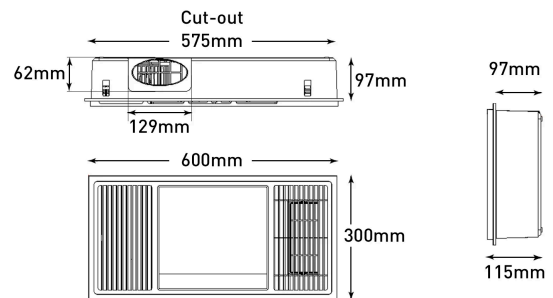

### Key Features:

- 2000W PTC heating element
- Powerful 45W ball bearing motor
- 1.5M duct with external wall grille included
- Cut-out template included
- Wall controller with 3 switches for separate heat, fan, and light control
- Thermal fuse provides safety protection
- 2 x duct clamps included

<b>Air extraction</b>	360m <sup>3</sup> /hr
<b>Colour temperature</b>	Warm White, Neutral White, Cool White
<b>Cut out size</b>	575 x 275mm
<b>Globe type</b>	LED
<b>Light</b>	15W CCT LED panel
<b>Lumens</b>	1100lm
<b>Model</b>	BH212ESWBK
<b>Wattage</b>	45W

### Dimensions