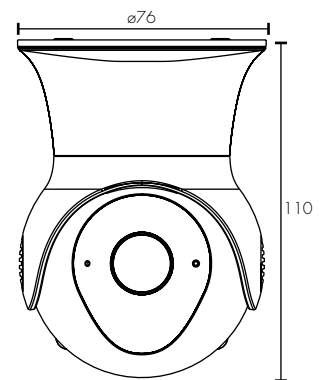

TECHNICAL SPECIFICATIONS

Camera type:	Full High Definition, 2-megapixel
Video resolution:	1080P (1920 x 1080 pixels), 25fps
Audio:	Two-way audio
Field of view:	110 degree wide viewing angle
Pan & Tilt:	355 degree pan rotation, 85 degree tilt
Motion detection:	via Image Frame Algorithm
Sound detection:	Push notification to device
IR distance:	Up to 10m
Night vision:	ICR LED
Ingress protection:	IP65 rated
Memory:	16GB (Built-in), older footage is overwritten
Power source:	240V adapter
Supported power:	DC12V / 1000mA
Operating temperature:	0°C to 40°C
Warranty:	1 year replacement
WiFi Info:	IEEE802.11b/g/n, 2.4GHz Mac Encryption; WEP/WAPI/TKIP/AES
Device Requirements:	iOS 8.0 or higher, Android 4.1 or higher

INSTALLATION

Do-it-Yourself installation

	MODEL	COLOUR	DESCRIPTION	BOX SIZE	GROSS WEIGHT	BOX QTY	BARCODE/TUN
RETAIL BOX	21438/05	White	Smart WiFi Patrol Pan & Tilt Camera	W167 x H94 x D89 mm	0.52 kg	1 pc	 9 312641 214380 >
OUTER CTN	21438/05	White	Smart WiFi Patrol Pan & Tilt Camera	W490 x H405 x D190 mm	20.6 kg	20 pc	 19312641214875