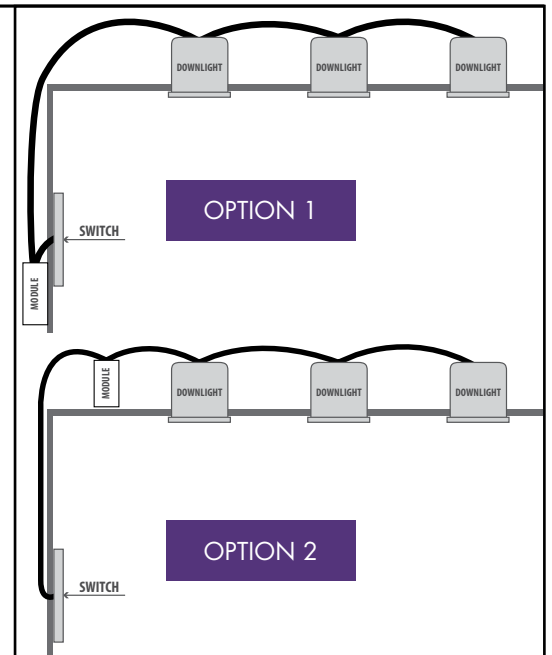

Voice control

**NO HUB
REQUIRED**

Works with **IFTTT**

RELAY INSTALLATION PLACEMENT OPTIONS

Brilliant SMART | **240V AC** | **MAX LOAD 2400W** | **2.4GHz** | **1YR WARRANTY**

- Make your existing lights or switches smart with this relay connector.
- Perfect for new or retro-fit installations
- Control from anywhere via app or voice control.
- Create schedules and timing to automate your home.
- Connects to other BrilliantSmart devices.
- Maximum load capacities
 - 500W (LED)
 - 2400W (Incandescent)
- Fits through a downlight cutout as small as $\varnothing 56\text{mm}$.
- 4mm^2 terminals.

MODEL NO.	LOAD (W)	COLOUR
20694/05	2400W	WHITE