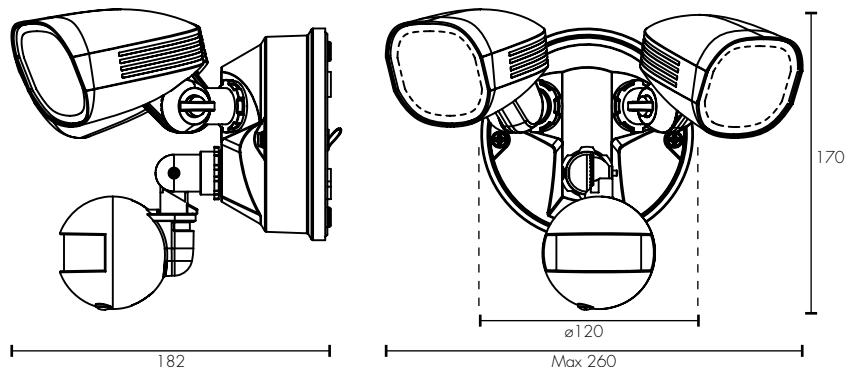

TECHNICAL SPECIFICATIONS

Operating voltage:	240V / 50Hz
Class:	Class I (1)
Wattage:	2 x 11W (22W Total)
Lumens:	2200 Total Lumens
Light adjustable:	Tune colour temperature within 3000K and 6000K via app
Beam angle:	60 degrees
Colour rendering index:	> 80
Dimmable:	Yes, via app
Motion detection:	Advanced PIR motion sensing
Operation Modes:	Auto - Override - Flash
PIR sensitivity:	Low - Med - High
PIR range:	10m x 180 degrees
Light time on:	10 sec to 10 min
Lux sensitivity:	0 to 2000Lx
Construction:	Diecast Aluminum
Ingress protection:	IP44 rated (Indoor & under cover outdoor)
Operating temperature:	+5°C to 40°C
Warranty:	2 year replacement
WiFi Info:	IEEE802.11b/g/n, 2.4GHz Mac Encryption; WEP/WAPI/TKIP/AES
Device Requirements:	iOS 8.0 or higher, Android 4.1 or higher
Standards:	AS/NZS 60598.1 AS/NZS 60598.2.5 AS/NZS 60669.2.1

INSTALLATION

Must be installed by a licensed electrician

	MODEL	COLOUR	DESCRIPTION	BOX SIZE	GROSS WEIGHT	BOX QTY	BARCODE/TUN
RETAIL BOX	20700/06	Black	Smart WiFi Escort Security Floodlight	W225 x H180 x D125 mm	0.85 kg	1 pc	 9 312641 207009 >
OUTER CTN	20700/06	Black	Smart WiFi Escort Security Floodlight		10.2 kg	12 pc	 19312641207006