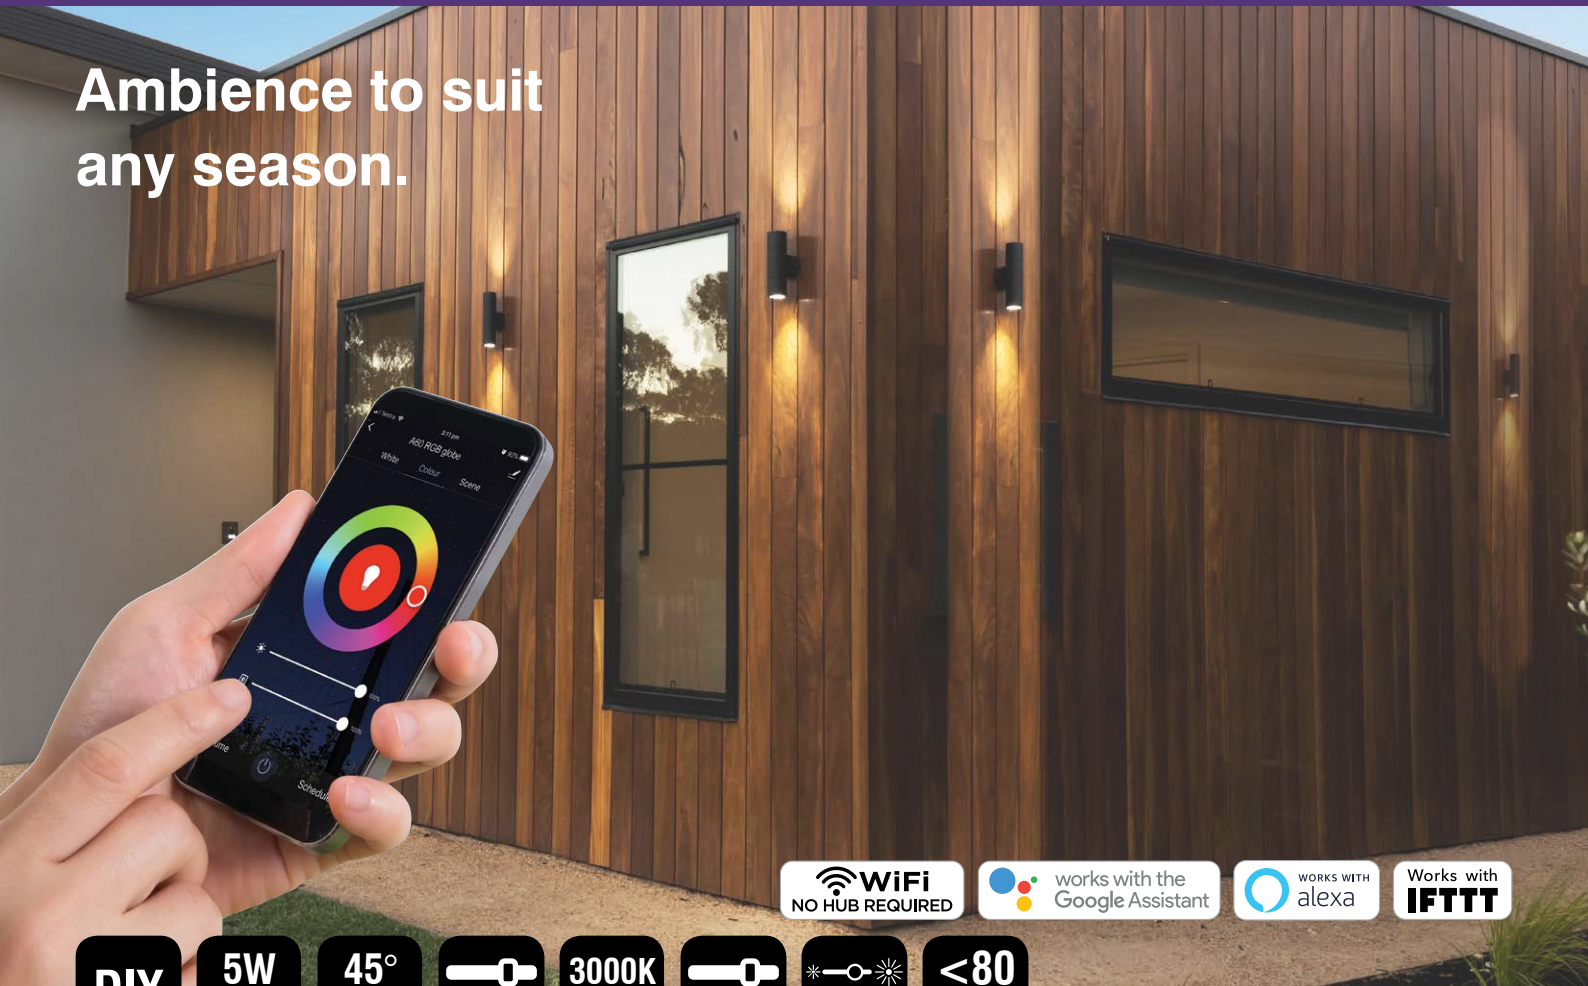

SMART WiFi GU10 GLOBES

Ambience to suit
any season.

← 21468 → ← 21469 →

Make your lamps, spotlights and exterior lighting smart with these GU10 globes. Use the app to change the colour temperature (CCT model) or chose from millions of colours (RGB+W model) to create any mood and ambience to suit your home.

- Control from anywhere via app or voice control.
- Create schedules & timing to automate your home.
- Adjust the colours or colour temperature and dim to suit your mood.
- Tune the colour temperature from a warm 2700K to a bright daylight 6000K (CCT model)
- Design different colour scenes and brightness so you can easily change its colour or luminosity to suit your mood. (RGB+W model)
- Provides a 45 degree beam with up to 400 lumens of clear, crisp light from a 5W LED light source.
- Fits in most GU10 fittings to make your existing lighting smart.
- Dimmable via app and/or voice control through Amazon Alexa®, Google Assistant® or Siri®.
- Compatible with BrilliantSmart devices via automation & IFTTT.

APPLICATIONS

- Controlling lights individually and in groups.
- Turning lights on at a set time as you wake up, then off as you leave the house
- Having lights turn on as your phone comes within range of your home
- Using “vacation routines” to turn lights on and off at random intervals to make it seem like you’re home when you’re away

SMART WiFi GU10 GLOBES

TECHNICAL SPECIFICATIONS

Operating voltage:	240V / 50Hz
Wattage:	5W Total
Lumens:	400 Total Lumens
Light adjustable:	Tune colour temperature within 2700K and 6000K (21468) Millions of colours and 3000K warm white (21469)
Beam angle:	45 degrees
Colour rendering index:	> 80
Dimmable:	Yes, via app
Construction:	Polycarbonate, frosted acrylic
Operating temperature:	+5°C to 40°C
WiFi Info:	IEEE802.11b/g/n, 2.4GHz Mac Encryption; WEP/WAPI/TKIP/AES
Device Requirements:	iOS 8.0 or higher, Android 4.1 or higher
Standards:	AS/NZS 62560:2011+A1:2015