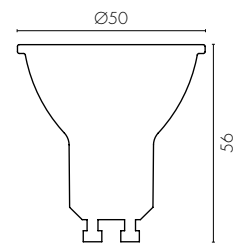

SMART WiFi GU10 GLOBES

TECHNICAL SPECIFICATIONS

Operating voltage:	240V / 50Hz
Wattage:	5W Total
Lumens:	400 Total Lumens
Light adjustable:	Tune colour temperature within 2700K and 6000K (21468) Millions of colours and 3000K warm white (21469)
Beam angle:	45 degrees
Colour rendering index:	> 80
Dimmable:	Yes, via app
Construction:	Polycarbonate, frosted acrylic
Operating temperature:	+5°C to 40°C
WiFi Info:	IEEE802.11b/g/n, 2.4GHz Mac Encryption; WEP/WAPI/TKIP/AES
Device Requirements:	iOS 8.0 or higher, Android 4.1 or higher
Standards:	AS/NZS 62560:2011+A1:2015

INSTALLATION

Do-it-Yourself installation

	MODEL	BASE	DESCRIPTION	BOX SIZE	GROSS WEIGHT	BOX QTY	BARCODE/TUN
RETAIL BOX	21468	GU10		W65 x H125 x D60 mm	0.05 kg	1 pc	 9 312641 214687 >
INNER CTN	21468	GU10	Smart Wifi GU10 CCT LED Globe	W490 x H270 x D430 mm	0.54 kg	10 pc	 19312641214684
OUTER CTN	21468	GU10		W625 x H230 x D305 mm	6.14 kg	100 pc	 29312641214681
RETAIL BOX	21469	GU10		W65 x H125 x D60 mm	0.05 kg	1 pc	 9 312641 214694 >
INNER CTN	21469	GU10	Smart Wifi GU10 RGB+W LED Globe	W490 x H270 x D430 mm	0.54 kg	10 pc	 19312641214691
OUTER CTN	21469	GU10		W625 x H230 x D305 mm	6.14 kg	100 pc	 29312641214698