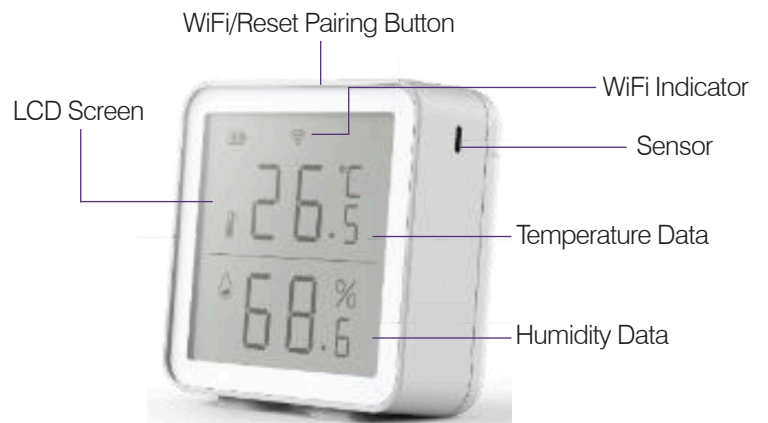

APPLICATIONS

- Detect temperature and humidity levels in your home.
- Create in app automation to work with other Brilliant Smart products based on certain behaviours i.e. When the temperature reaches 25 degrees, turn on the Smart Fan, or when the temperature drops below 15 degrees, turn on the Smart Plug which is controlling a heater.