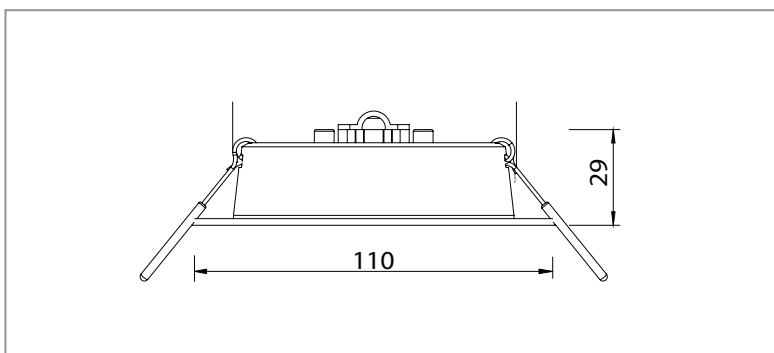

## ■ FEATURES

- Slimline
- Die-cast aluminium construction
- 100° beam angle
- Dimmable LED light module
- IP44 rated
- Long life energy saving LED technology

## ■ DIMENSIONS

## ■ SPECIFICATIONS

Order Code	D12CM
Model Number	GWCOTC12WD
Input Voltage	240v
Wattage	12w
Lumen Output	900-1000lm
IP Rating	IP44
Beam Angle	100°
Driver	External driver
Cutout	90mm
Fitting Colour	White
Colour Temp	Tri-colour 3000k/4000k/5700k
Dimming Options	Yes - trailing edge
CRI	>80
Flex and Plug	Yes
Body Type	Aluminium
Gimble/Fixed	Fixed
Weight	0.33kg