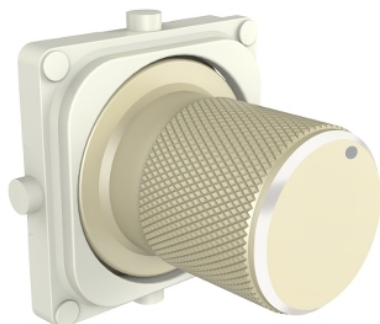

# S40EDIMKB-CE

Clipsal Iconic, knob for cover frame, Iconic Styl, crowne (gold)

#### Main

Range	Clipsal Iconic
Aesthetic name	Iconic Styl
Product or component type	Knob
Colour tint	Crowne (CE)
Type of packing	Polybag
Quantity per set	Set of 5

#### Complementary

Range compatibility	knob
Product destination	Cover frame
Fixing mode	Clip-in
Surface finish	Satin
Surface treatment	Metallic
Material	Anodised aluminium: knob
Height	23.0 mm
Width	23.0 mm
Depth	9.0 mm
Net weight	0.06 kg