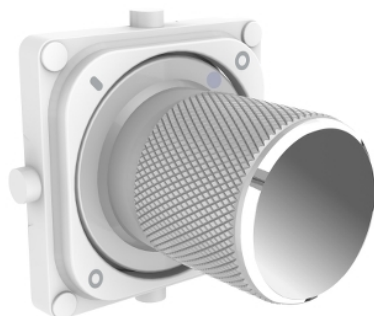

Product data sheet

Characteristics

S40RSM2KB-SV

Clipsal Iconic, knob for cover frame, Iconic Styl, silver

Main

Range	Clipsal Iconic
Aesthetic name	Iconic Styl
Product or component type	Knob
Colour tint	Silver (SV)
Type of packing	Polybag
Quantity per set	Set of 5

Complementary

Range compatibility	knob
Product destination	Cover frame
Fixing mode	Clip-in
Surface finish	Satin
Surface treatment	Metallic
Material	Anodised aluminium: knob
Height	23.0 mm
Width	23.0 mm
Depth	2.0 mm
Embedding depth	0.0 mm
Net weight	0.01 kg