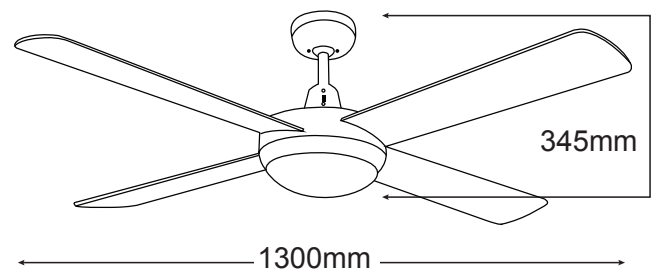

Matt Black

- /// Anti-rust die-cast aluminium body
- /// 3 year in-home warranty
- /// 3 speed wall control with light switch
- /// Fully reversible for summer & winter
- /// 3 stage step dimming LED light (step dim uses normal light switch or MPREM remote)
- /// Powerful & efficient 60W motor
- /// Electronically factory balanced blades
- /// Sealed solid plywood blades
- /// Remote control adaptable
- /// 1300mm (52") diameter blades
- /// Hangsure angle canopy
- /// 12.5° blade pitch