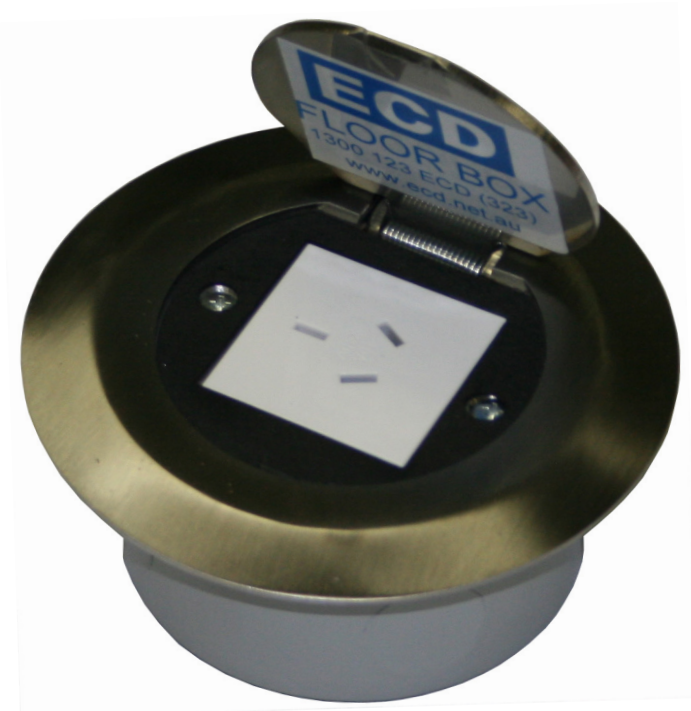

Stainless Steel Flush Floor Box Round Lid

AT A GLANCE...

- Capacity: 1 x No. Auto Switch GPO
- Box Size: 95 mm Diam. x 50 mm Deep
- Lid Material: Stainless Steel 130 mm Diam.
- Recess: 100 mm Diam. x 60 mm Core or 100 x 100 mm x 60 mm D

“Easy as ECD®”

- The FB130 ‘Round’ Floor Outlet box features a solid 1.5 mm thick stainless steel frame and lid with spring closer.
- Complete with 1 No. single auto switch GPO.
- The cover bevels down to a fine edge and is suitable for use with carpet, polished floor boards, ceramic tiles and vinyl floor coverings.
- Gasket surrounding GPO to prevent ingress of dust when lid is in the closed position.
- Comes complete with low profile round floor box body (95 mm Diameter x 50 mm Deep).
- 4 No. 25 mm Diameter conduit entries to side and 1 No. 25/32 mm Diameter combined conduit entry to base.
- Lid assembly is compatible as a replacement for similar existing plastic round floor box lids.

STAINLESS STEEL FLUSH FLOOR BOX – ROUND LID – FB130