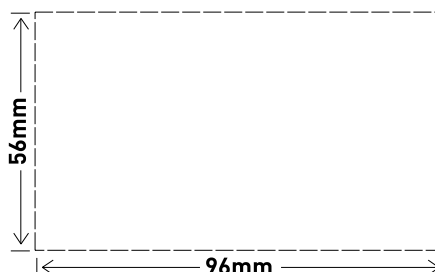

Data Sheet

Excel Life™

Dedicated Plate - 1 Gang Grid and Coverplate Only

CAT NO. ED770/1GPLWE, ED770/1GPLUG

Cat No	ED770/1GPLWE, ED770/1GPLUG
Description	Excel Life Dedicated Plate - 1 Gang Grid and Coverplate Only
Colour	White (WE), Urban Grey (UG)
Plate size	77 W x 121 H x 10 D mm
Mounting centres	84 mm

Excel Life™ Dedicated Plate - 1 Gang Grid and Coverplate Only

CAT NO. **ED770/1GPLWE, ED770/1GPLUG**

- Ready to accept any Excel Life range mechanism
- More fixing options - 4 corners
- Oval 84mm fixing points - make it easier to straighten-up products at the last minute
- Paint path - lessens potential damage to walls by providing a small channel for paint ingress

Single product	
Cat No	Barcode
ED770/1GPLWE	9321001400431
ED770/1GPLUG	9321001411093

Inner box (QTY 10)		
Cat No	Barcode	Dimensions
ED770/1GPLWE	9321001402879	160 x 160 x 120mm
ED770/1GPLUG	9321001411758	160 x 160 x 120mm

Outer box (QTY 120)		
Cat No	Barcode	Dimensions
ED770/1GPLWE	9321001405313	499 x 333 x 266mm
ED770/1GPLUG	9321001412410	499 x 333 x 266mm

Glass and tile cut-out dimensions:

HPM Legrand - AUS
1300 369 777
www.legrand.com.au
ABN 31 000 102 661