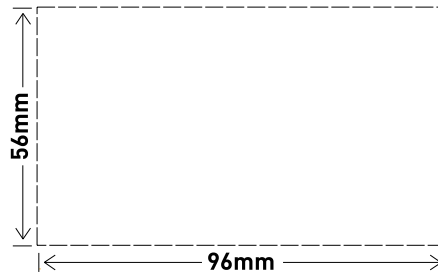

Data Sheet

Excel Life™

Dedicated Plate - 2 Gang Grid and Coverplate Only

CAT NO. ED770/2GPLWE, ED770/2GPLUG

Cat No	ED770/2GPLWE, ED770/2GPLUG
Description	Excel Life Dedicated Plate - 2 Gang Grid and Coverplate Only
Colour	White (WE), Urban Grey (UG)
Plate size	77 W x 121 H x 10 D mm
Mounting centres	84 mm

Excel Life™ Dedicated Plate - 2 Gang Grid and Coverplate Only

CAT NO. **ED770/2GPLWE, ED770/2GPLUG**

- Ready to accept any Excel Life range mechanism
- More fixing options - 4 corners
- Oval 84mm fixing points - make it easier to straighten-up products at the last minute
- Paint path - lessens potential damage to walls by providing a small channel for paint ingress

Single product	
Cat No	Barcode
ED770/2GPLWE	9321001400455
ED770/2GPLUG	9321001411109

Inner box (QTY 10)		
Cat No	Barcode	Dimensions
ED770/2GPLWE	9321001402893	160 x 160 x 120mm
ED770/2GPLUG	9321001411765	160 x 160 x 120mm

Outer box (QTY 120)		
Cat No	Barcode	Dimensions
ED770/2GPLWE	9321001405337	499 x 333 x 266mm
ED770/2GPLUG	9321001412427	499 x 333 x 266mm

Glass and tile cut-out dimensions:

HPM Legrand - AUS
1300 369 777
www.legrand.com.au
ABN 31 000 102 661