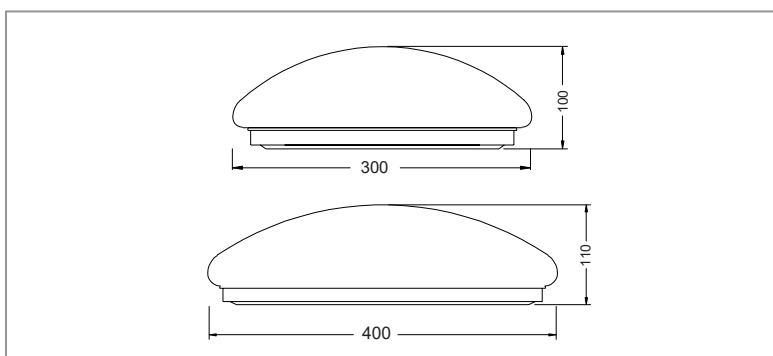

### ■ DIMENSIONS

### ■ SPECIFICATIONS

|                 | 20W                          | 30W       |
|-----------------|------------------------------|-----------|
| Order Code      | 04020                        | 04030     |
| Model Number    | LW0034520                    | LW0034530 |
| Input Voltage   | 240v                         |           |
| Wattage         | 20w                          | 30w       |
| Lumen Output    | 2100lm                       | 2900lm    |
| IP Rating       | IP20                         |           |
| Beam Angle      | 120°                         |           |
| Diffuser        | Opal                         |           |
| Colour Temp     | Tri-colour 3000k/4000k/5700k |           |
| Dimming Option  | No                           |           |
| Terminal Block  | 6mm                          |           |
| Dimensions (mm) | 300x100                      | 400x110   |
| Weight          | 0.80kg                       | 1.30kg    |