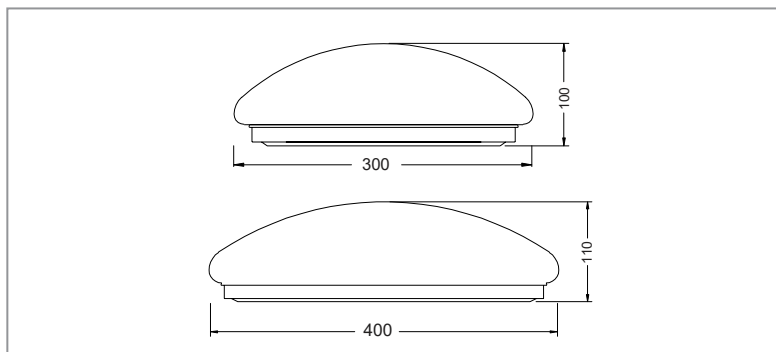

Opal

Tri-Colour Oyster Light

■ FEATURES

- Surface mounted oyster light
- High efficiency SMD chips
- Powder coated steel base
- Opal diffuser
- Large 6mm terminal block for easy installation
- Tri-colour 3000k/4000k/5700k - switchable
- Non-dimmable

■ DIMENSIONS

■ SPECIFICATIONS

	20W	30W
Order Code	O4020	O4030
Model Number	LW0034520	LW0034530
Input Voltage	240v	
Wattage	20w	30w
Lumen Output	2100lm	2900lm
IP Rating	IP20	
Beam Angle	120°	
Diffuser	Opal	
Colour Temp	Tri-colour 3000k/4000k/5700k	
Dimming Option	No	
Terminal Block	6mm	
Dimensions (mm)	300x100	400x110
Weight	0.80kg	1.30kg