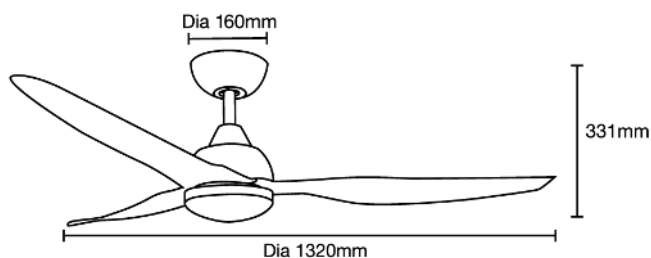

45W 1320MM (52") SMART DC CEILING FAN 3 ABS BLADES WITH WIFI REMOTE CONTROL + LED LIGHT

SPECIFICATIONS

Model Name	Avoca DC
Model Numbers	MADC1333WWR Matt White MADC1333MMR Matt Black MADC1333WOR Matt White/Oak
Power Wattage / Motor	45W DC
Voltage / Frequency	220-240Va.c. 50-60Hz
Air Movement (m³/hr)	
Maximum RPM	Up to 215 RPM
Airflow Efficiency	Up to 234m³/hr per watt
Speed 6 (Highest)	10,530m³/hr
Speed 5	9,500m³/hr
Speed 4	8,100m³/hr
Speed 3	7,050m³/hr
Speed 2	4,800m³/hr
Speed 1 (Lowest)	2,800m³/hr
Materials / Blade	ABS blade
Number of Blades	3
Blade Pitch	10°
Hangsure Canopy	15°
Lighting Wattage / Type	20W LED
Colour Temperature	2700K to 6000K
Lumens Output	Up to 2500lm
Rated Lifetime	50,000 hours @ Ta25°C
Dimmable	Variable dimming

REMOTE CONTROL

Control	
Light	On/off
CCT	2700K/3000K/4000K/5000K/6000K
Fan	Off only
Fan Speed Setting	6
Other Features	Summer/winter reverse mode Breeze mode Sleep mode
Timer	Off only - 1hr, 4hr or 8hr
Power	1 x A23 12V batteries (supplied)
Size	145 x 42mm
Radio Frequency	433Mhz

SHIPPING

Model Numbers	Carton Size			Carton Quantity	Carton Gross Weight (Kg)
	H (mm)	W (mm)	L (mm)		
MADC1333WWR	240	280	685	1	6.5
MADC1333MMR	240	280	685	1	6.5
MADC1333WOR	240	280	685	1	6.5

INSTALLATION

Installation	By licensed electrician only
Warranty	6* year warranty (*3 year in-home + additional 3 year replacement on the motor only)

DIMENSIONS

* Product must be installed by licensed electrician if not warranty will be void. Visit website for further information regarding warranty terms and conditions. Specification and imagery subject to change without prior notice. Last updated Sept 2023.

Aust/NZ Approval No. SAA-