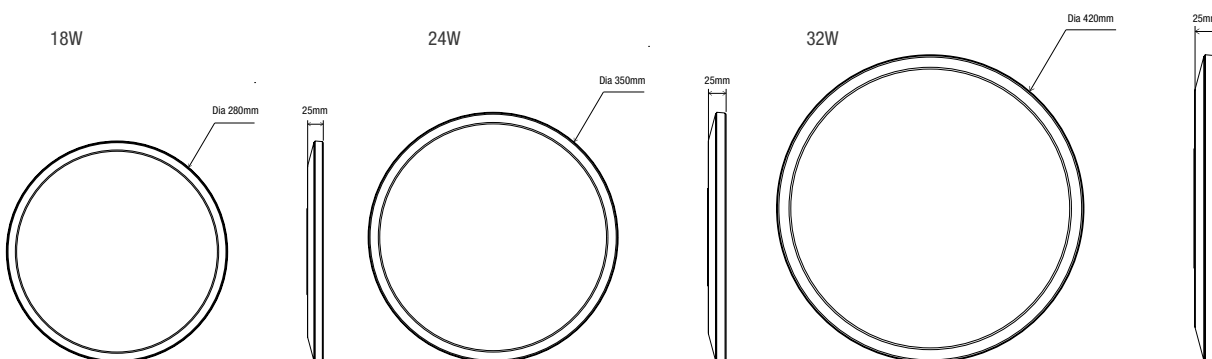

**18W / 24W / 32W
TRICOLOUR LED CEILING LIGHT**

Model Numbers

MLFO34518WD / MLFO34524WD
MLFO34532WD

Features

- Ultra slim aesthetically designed Oyster
- Polycarbonate body with opal diffuser
- Ideal for residential, apartments and internal application
- Double insulated (Class II)
- IP54 ingress protection
- Switchable colour temperature between 3000K, 4000K and 5000K
- Edge lit and dimmable

DIMENSIONS

Aust/NZ Approval No.
SAA-19264

18W / 24W / 32W TRICOLOUR LED CEILING LIGHT

PACKAGING

SPECIFICATIONS

Model Name	Fino
Model Numbers	MLFO34518WD 18W MLFO34524WD 24W MLFO34532WD 32W
Power Wattage	18W / 24W / 32W
Voltage	200-240V~50Hz
Materials / Housing	Polycarbonate body with opal diffuser
Cutout Size	N/A
Colour Temperature	3000K, 4000K, 5000K
Lumens Output	18W: 1400lms 24W: 2000lms 32W: 2800lms
IP Rating	IP54
Beam Angle	120°
CRI	≥80
Rated Lifetime	30,000hrs
Dimmable	Yes - compatible with trailing edge dimmer down to 10%
Flex and Plug	N/A
Sensor	N/A

SHIPPING

Packaging size	MLFO34518WD 18W 300(H) x 300(W) x 30(L)mm MLFO34524WD 24W 380(H) x 380(W) x 30(L)mm MLFO34532WD 32W 450(H) x 450(W) x 30(L)mm
Carton quantity	4
Gross weight	MLFO34518WD 18W 3kg MLFO34524WD 24W 4kg MLFO34532WD 32W 4kg