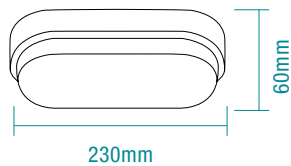

10W / 15W LED TRICOLOUR BUNKER OVAL STANDARD AND PIR SENSOR

Model Numbers

MLXCO34610 - White
MLXCO34615 - White
MLXCO34615S - White + Sensor model

Features

- Modern and robust designed exterior light
- Ideal solution for residential, apartments interior or exterior applications
- Polycarbonate body and diffuser
- Switchable colour temperature 3000K, 4000K and 6500K
- Supplied with UV resistant black clip on trim (white comes as standard)
- Mounting hardware included

DIMENSIONS

10W

15W

15W SENSOR