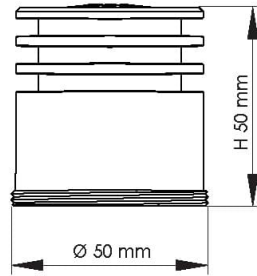

Dimensions

S9053TCP2 LED module