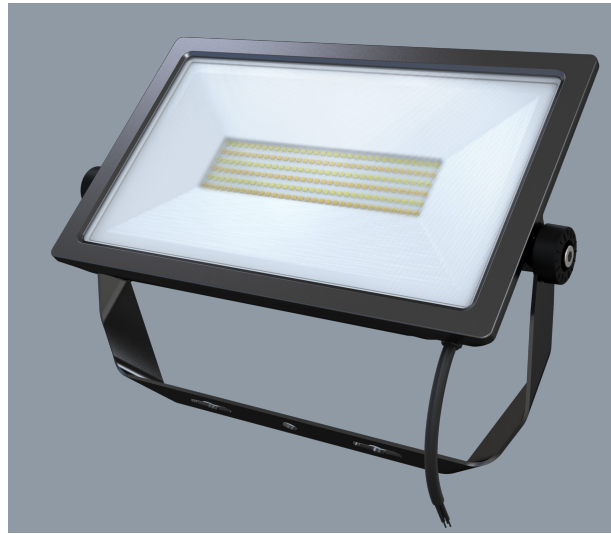

STARPAD SE7071TC - 15/100W

15-100 watt IP65 LED floodlight with integral selectable colour temperature

Application

A versatile floodlight solution for residential and commercial exterior spaces

Design Specifications

- Robust die-cast aluminium body, IK 07 rated
- Durable black, silver or white powder coated finish
- Textured tempered glass front cover
- High efficiency SMD LED chips, non-dimmable LED driver, CRI > 80, CCT selectable 3000, 4000 or 5000K
- High performance aluminium reflector, beam distribution 100 degree
- Nickel plated copper cable gland with 600 mm 3 core rubber flex (15-30 watt models), 800mm for (50-100 watt models)

Technical Specification

Model No.	Body Colour	Dim (mm)	Mass (kg)
SE7071/15TC/WH	WHITE	153(L) x 153(W) x 33(H)	0.6
SE7071/15TC/SL	SILVER	153(L) x 153(W) x 33(H)	0.6
SE7071/15TC/BK	BLACK	153(L) x 153(W) x 33(H)	0.6
SE7071/30TC/WH	WHITE	204(L) x 36(W) x 207(H)	1
SE7071/30TC/SL	SILVER	204(L) x 36(W) x 207(H)	1
SE7071/30TC/BK	BLACK	204(L) x 36(W) x 207(H)	1
SE7071/50TC/WH	WHITE	246(L) x 261(W) x 39(H)	1.5
SE7071/50TC/SL	SILVER	246(L) x 39(W) x 261(H)	1.5
SE7071/50TC/BK	BLACK	246(L) x 39(W) x 261(H)	1.5
SE7071/100TC/WH	WHITE	290(L) x 40(W) x 342(H)	2.6
SE7071/100TC/SL	SILVER	290(L) x 40(W) x 342(H)	2.6
SE7071/100TC/BK	BLACK	290(L) x 40(W) x 342(H)	2.6