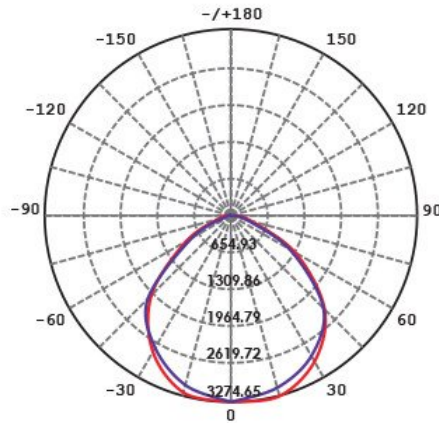

Dimensions

Photometric Data

Unit: cd C0/C180 _____ C90/C270 _____

SE7171/15TC/WH at 3000K

SE7171/100TC/WH at 3000K

Product Images