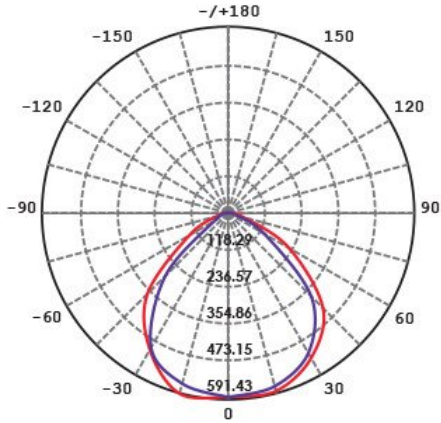

Dimensions

Photometric Data

Unit: cd C0/C180 _____ C90/C270 _____

SE7171/15TC/WH at 3000K

SE7171/100TC/WH at 3000K

Product Images