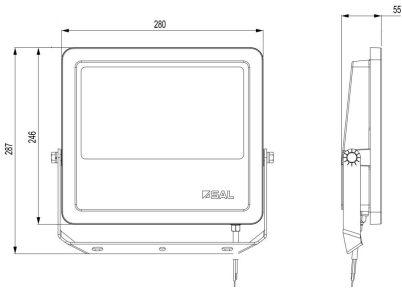

Beam Angle (°)	Body Colour	Dim (mm)	Mass (kg)
110	Black	280(L) x 55(W) x 246(H)	2.55
110	Black	280(L) x 55(W) x 246(H)	2.55
110	Black	310(L) x 55(W) x 345(H)	3.77
110	Black	334(L) x 57(W) x 351(H)	4.27
110	Black	435(L) x 63(W) x 395(H)	7.3
110	Black	435(L) x 63(W) x 395(H)	7.93

Due to continued product and technology enhancements, data sourced from sal.net.au shall not form part of any contract and or technical performance guarantee unless expressly confirmed in writing by SAL at the time of order. Products are sold in accordance with SAL Terms and Conditions of sale and all images shown are for illustration purposes only and may vary from the actual colour or finish. Unless specifically stated, all IP ratings nominated for Interior products are from "below the ceiling".

Dimensions

SE7169MP100TC