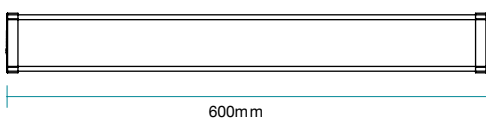

600MM / 1200MM IP20 LED TRICOLOUR BATTEN STANDARD AND MICROWAVE MOTION SENSOR

Model Numbers

TLDB34620 - White
 TLDB34620S - White + Sensor model
 TLDB34640 - White
 TLDB34640S - White + Sensor model

Features

- IP20 low profile designed LED batten
- Ideal for storages, workshops and internal applications
- Aluminium housing with polycarbonate diffuser and end caps
- Centre terminal block and cable entry for easy wiring and installation
- Sliders at both end caps for ease of use
- Switchable colour temperature 3000K, 4000K and 6500K
- Microwave motion sensor with on/off and daylight function*

*Microwave Motion Sensor models only.

DIMENSIONS

Side slider

Aust/NZ Approval No.
GMA-511848

600MM / 1200MM IP20 LED TRICOLOUR BATTEN STANDARD AND MICROWAVE MOTION SENSOR

PACKAGING

SPECIFICATIONS

Model Name	Diffused Batten
Model Number	TLDB34620 - White TLDB34620S - White + Sensor model TLDB34640 - White TLDB34640S - White + Sensor model
Power Wattage	20W (TLDB34620 & TLDB34620S) 40W (TLDB34640 & TLDB34640S)
Voltage	220-240V 50Hz
Materials / Housing	Aluminium housing
Colour Temperature	3000K / 4000K / 6500K
Lumens Output	2350lm / 2400lm / 2300lm
IP Rating	IP20
Beam Angle	120°
CRI	Ra>80
Rated Lifetime	30,000 hours @ Ta25°C
Sensor	Microwave Motion Sensor*
Detection Range	Up to 10M*