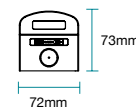

*Microwave Motion Sensor models only.

DIMENSIONS

Side slider

Aust/NZ Approval No.
GMA-511848

600MM / 1200MM IP20 LED TRICOLOUR BATTEN STANDARD AND MICROWAVE MOTION SENSOR

PACKAGING

SPECIFICATIONS

Model Name	Diffused Batten
Model Number	TLDB34620 - White TLDB34620S - White + Sensor model TLDB34640 - White TLDB34640S - White + Sensor model
Power Wattage	20W (TLDB34620 & TLDB34620S) 40W (TLDB34640 & TLDB34640S)
Voltage	220-240V 50Hz
Materials / Housing	Aluminium housing
Colour Temperature	3000K / 4000K / 6500K
Lumens Output	2350lm / 2400lm / 2300lm
IP Rating	IP20
Beam Angle	120°
CRI	Ra>80
Rated Lifetime	30,000 hours @ Ta25°C
Sensor	Microwave Motion Sensor*
Detection Range	Up to 10M*

SHIPPING

Packaging Size	75(H) x 75(W) x 635(L)mm (TLDB34620) 75(H) x 75(W) x 635(L)mm (TLDB34620S) 75(H) x 75(W) x 1235(L)mm (TLDB34640) 75(H) x 75(W) x 1235(L)mm (TLDB34640S)
Carton Quantity	4
Gross Weight	4.5Kg (TLDB34620) 4.5Kg (TLDB34620S) 7.7Kg (TLDB34640) 7.7Kg (TLDB34640S)