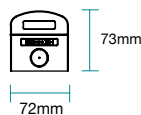

*Microwave Motion Sensor models only.

DIMENSIONS

Side slider

Aust/NZ Approval No.
GMA-511848

600MM / 1200MM IP20 LED TRICOLOUR BATTEN STANDARD AND MICROWAVE MOTION SENSOR

PACKAGING

SPECIFICATIONS

Model Name	Diffused Batten
Model Number	TLDB34620 - White TLDB34620S - White + Sensor model TLDB34640 - White TLDB34640S - White + Sensor model
Power Wattage	20W (TLDB34620 & TLDB34620S) 40W (TLDB34640 & TLDB34640S)
Voltage	220-240V 50Hz
Materials / Housing	Aluminium housing
Colour Temperature	3000K / 4000K / 6500K
Lumens Output	2350lm / 2400lm / 2300lm
IP Rating	IP20
Beam Angle	120°
CRI	Ra>80
Rated Lifetime	30,000 hours @ Ta25°C
Sensor	Microwave Motion Sensor*
Detection Range	Up to 10M*

SHIPPING

Packaging Size	75(H) x 75(W) x 635(L)mm (TLDB34620) 75(H) x 75(W) x 635(L)mm (TLDB34620S) 75(H) x 75(W) x 1235(L)mm (TLDB34640) 75(H) x 75(W) x 1235(L)mm (TLDB34640S)
Carton Quantity	4
Gross Weight	4.5Kg (TLDB34620) 4.5Kg (TLDB34620S) 7.7Kg (TLDB34640) 7.7Kg (TLDB34640S)