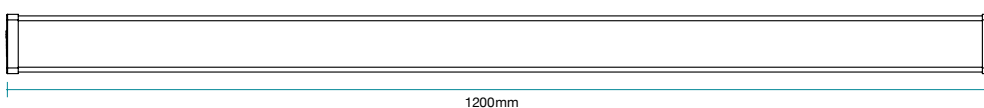

- IP20 low profile designed LED batten
- Ideal for storages, workshops and internal applications
- Aluminium housing with polycarbonate diffuser and end caps
- Centre terminal block and cable entry for easy wiring and installation
- Sliders at both end caps for ease of use
- Switchable colour temperature 3000K, 4000K and 6500K
- Microwave motion sensor with on/off and daylight function*

*Microwave Motion Sensor models only.

DIMENSIONS

Side slider

Aust/NZ Approval No.
GMA-511848

600MM / 1200MM IP20 LED TRICOLOUR BATTEN STANDARD AND MICROWAVE MOTION SENSOR

PACKAGING

SPECIFICATIONS

Model Name	Diffused Batten
Model Number	TLDB34620 - White TLDB34620S - White + Sensor model TLDB34640 - White TLDB34640S - White + Sensor model
Power Wattage	20W (TLDB34620 & TLDB34620S) 40W (TLDB34640 & TLDB34640S)
Voltage	220-240V 50Hz
Materials / Housing	Aluminium housing
Colour Temperature	3000K / 4000K / 6500K
Lumens Output	2350lm / 2400lm / 2300lm
IP Rating	IP20
Beam Angle	120°
CRI	Ra>80
Rated Lifetime	30,000 hours @ Ta25°C
Sensor	Microwave Motion Sensor*
Detection Range	Up to 10M*