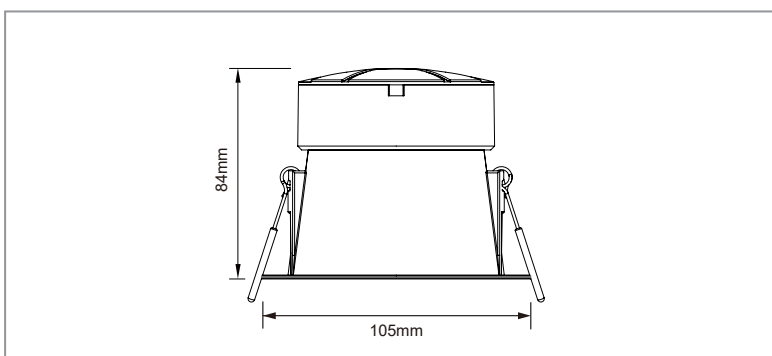

LED DOWNLIGHT

TRADELIKE

Ivy

10W Fixed COB Downlight

FEATURES

- Polyamide body / aluminium heat sink
- 60° beam angle
- Dimmable LED light module
- IP44 rated
- Long life energy saving LED technology

DIMENSIONS

SPECIFICATIONS

Order Code	D10IV
- White	D10IVB
- Black	
Model Number	TLIVTC10WD
- White	TLIVTC10BD
- Black	
Input Voltage	240v
Wattage	10w
Lumen Output	800-850lm
IP Rating	IP44
Beam Angle	60°
Driver	Built-in driver
Cutout	90mm
Fitting Colour	White
Colour Temp	Tri-colour 3000k/4000k/5700k
Dimming Options	Yes - trailing edge
Flex and Plug	Yes
Body Type	Polyamide
Weight	0.33kg
Gimble/Fixed	Fixed