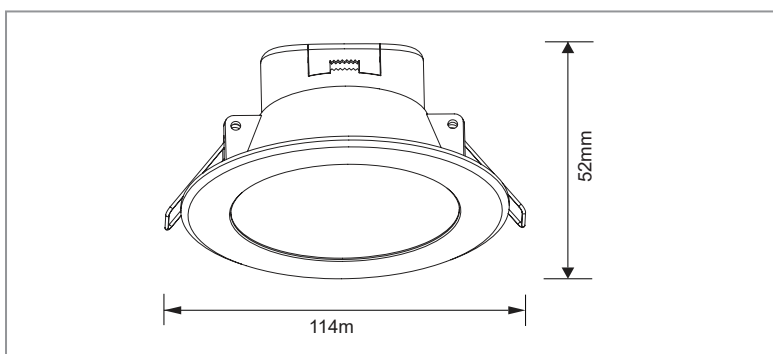

## Ava

10W LED Downlight Tri-Colour 90mm Cutout IP44

### FEATURES

- Polycarbonate downlight with internal aluminium heat sink
- High efficiency SMD chips
- Constant current driver
- Highly transparent opal polycarbonate diffuser
- Trailing edge dimming option
- 1.2m flex and plug included
- Tri-colour 3000k/4000k/5700k - switchable
- IC-4 rating - can be installed under ceiling insulation
- Internal/external IP44 rating

### DIMENSIONS

### SPECIFICATIONS

Order Code	D10T
Model Number	TLVATC10W
Input Voltage	240v
Wattage	10w
Lumen Output	800lm
IP Rating	IP44
Beam Angle	100°
Driver	Integral driver
Cutout	90mm
Fitting Colour	White
Colour Temp	Tri-colour 3000k/4000k/5700k
Dimming Options	Yes - trailing edge
Flex and Plug	Yes
Body Type	Polycarbonate with aluminium heat sink
Gimble/Fixed	Fixed
Weight	0.33kg