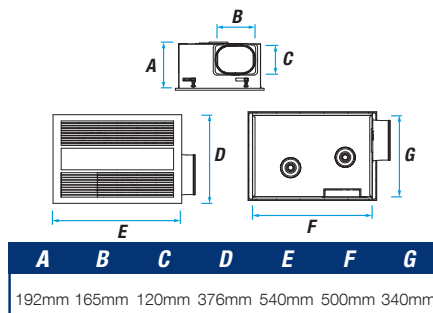

## DIMENSIONS

## INSTALLATION

**Cut Out Size:** 523 x 343mm  
**Fascia Size:** 540 x 376mm  
**Recommended Min Install Depth:** 200mm  
**Power Input:** 220-240V~50Hz  
**IP Rating:** IPX2  
**Installation:** Qualified Electrician Needed

## SHIPPING

**Packaging Size:** 700 x 275 x 430mm  
**Carton Size:** 720 x 580 x 465mm  
**Carton Qty:** 2 Pieces