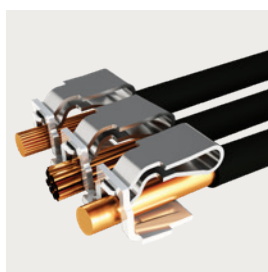

WAGO L-BOXX® MINI

887-952: SORTIMO 221 4 mm² COMBI

For all Wire Types

- ✓  Solid "s"
- ✓  Stranded "st"
- ✓  Fine-stranded "f-st"

Compliant for use in Australia & New Zealand under AS/NZS 3820 & AS/NZS 60998
 Suitable for all Cu terminations (including earth). Continuous service temp. 105C (T105) max.
 Ambient operating temp. 85C (T85) max. Adheres to AS/NZS 3000 under Clause 1.7.3 Note 2.

887-952: 4 mm² L-BOXX® Mini 221

	Description	Item No.	Pack. Unit	Application
	2-wire connectors	221-412	100	
	3-wire connectors	221-413	100	
	5-wire connectors	221-415	25	
	Mounting carrier; for 2-, 3- and 5-wire connectors; 4 mm ² variant	221-500	4	

Two test slots

Industry's widest range of conductor sizes

- Combine any type and size of Cu conductors

Transparent housing

- Clearly identify if the conductor has been stripped and inserted properly

(03) 8791 6300