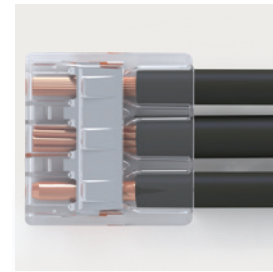

WAGO L-BOXX® MINI

887-952: SORTIMO 221 4 mm² COMBI

For all Wire Types

- ✓  Solid "s"
- ✓  Stranded "st"
- ✓  Fine-stranded "f-st"

Compliant for use in Australia & New Zealand under AS/NZS 3820 & AS/NZS 60998
 Suitable for all Cu terminations (including earth). Continuous service temp. 105C (T105) max.
 Ambient operating temp. 85C (T85) max. Adheres to AS/NZS 3000 under Clause 1.7.3 Note 2.

887-952: 4 mm² L-BOXX® Mini 221

	Description	Item No.	Pack. Unit	Application
	2-wire connectors	221-412	100	
	3-wire connectors	221-413	100	
	5-wire connectors	221-415	25	
	Mounting carrier; for 2-, 3- and 5-wire connectors; 4 mm ² variant	221-500	4	

Two test slots

Industry's widest range of conductor sizes

- Combine any type and size of Cu conductors

Transparent housing

- Clearly identify if the conductor has been stripped and inserted properly

(03) 8791 6300