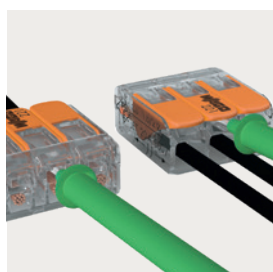

WAGO L-BOXX® MINI

887-952: SORTIMO 221 4 mm² COMBI

For all Wire Types

- ✓  Solid "s"
- ✓  Stranded "st"
- ✓  Fine-stranded "f-st"

Compliant for use in Australia & New Zealand under AS/NZS 3820 & AS/NZS 60998
 Suitable for all Cu terminations (including earth). Continuous service temp. 105C (T105) max.
 Ambient operating temp. 85C (T85) max. Adheres to AS/NZS 3000 under Clause 1.7.3 Note 2.

887-952: 4 mm² L-BOXX® Mini 221

	Description	Item No.	Pack. Unit	Application
	2-wire connectors	221-412	100	
	3-wire connectors	221-413	100	
	5-wire connectors	221-415	25	
	Mounting carrier; for 2-, 3- and 5-wire connectors; 4 mm ² variant	221-500	4	