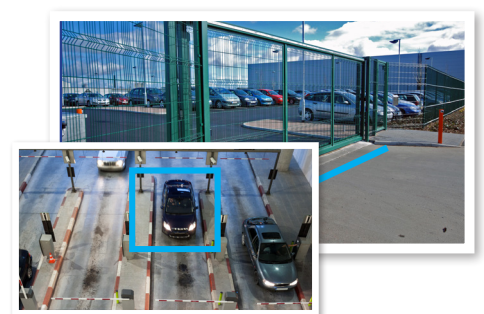

Intelligent Video Functions